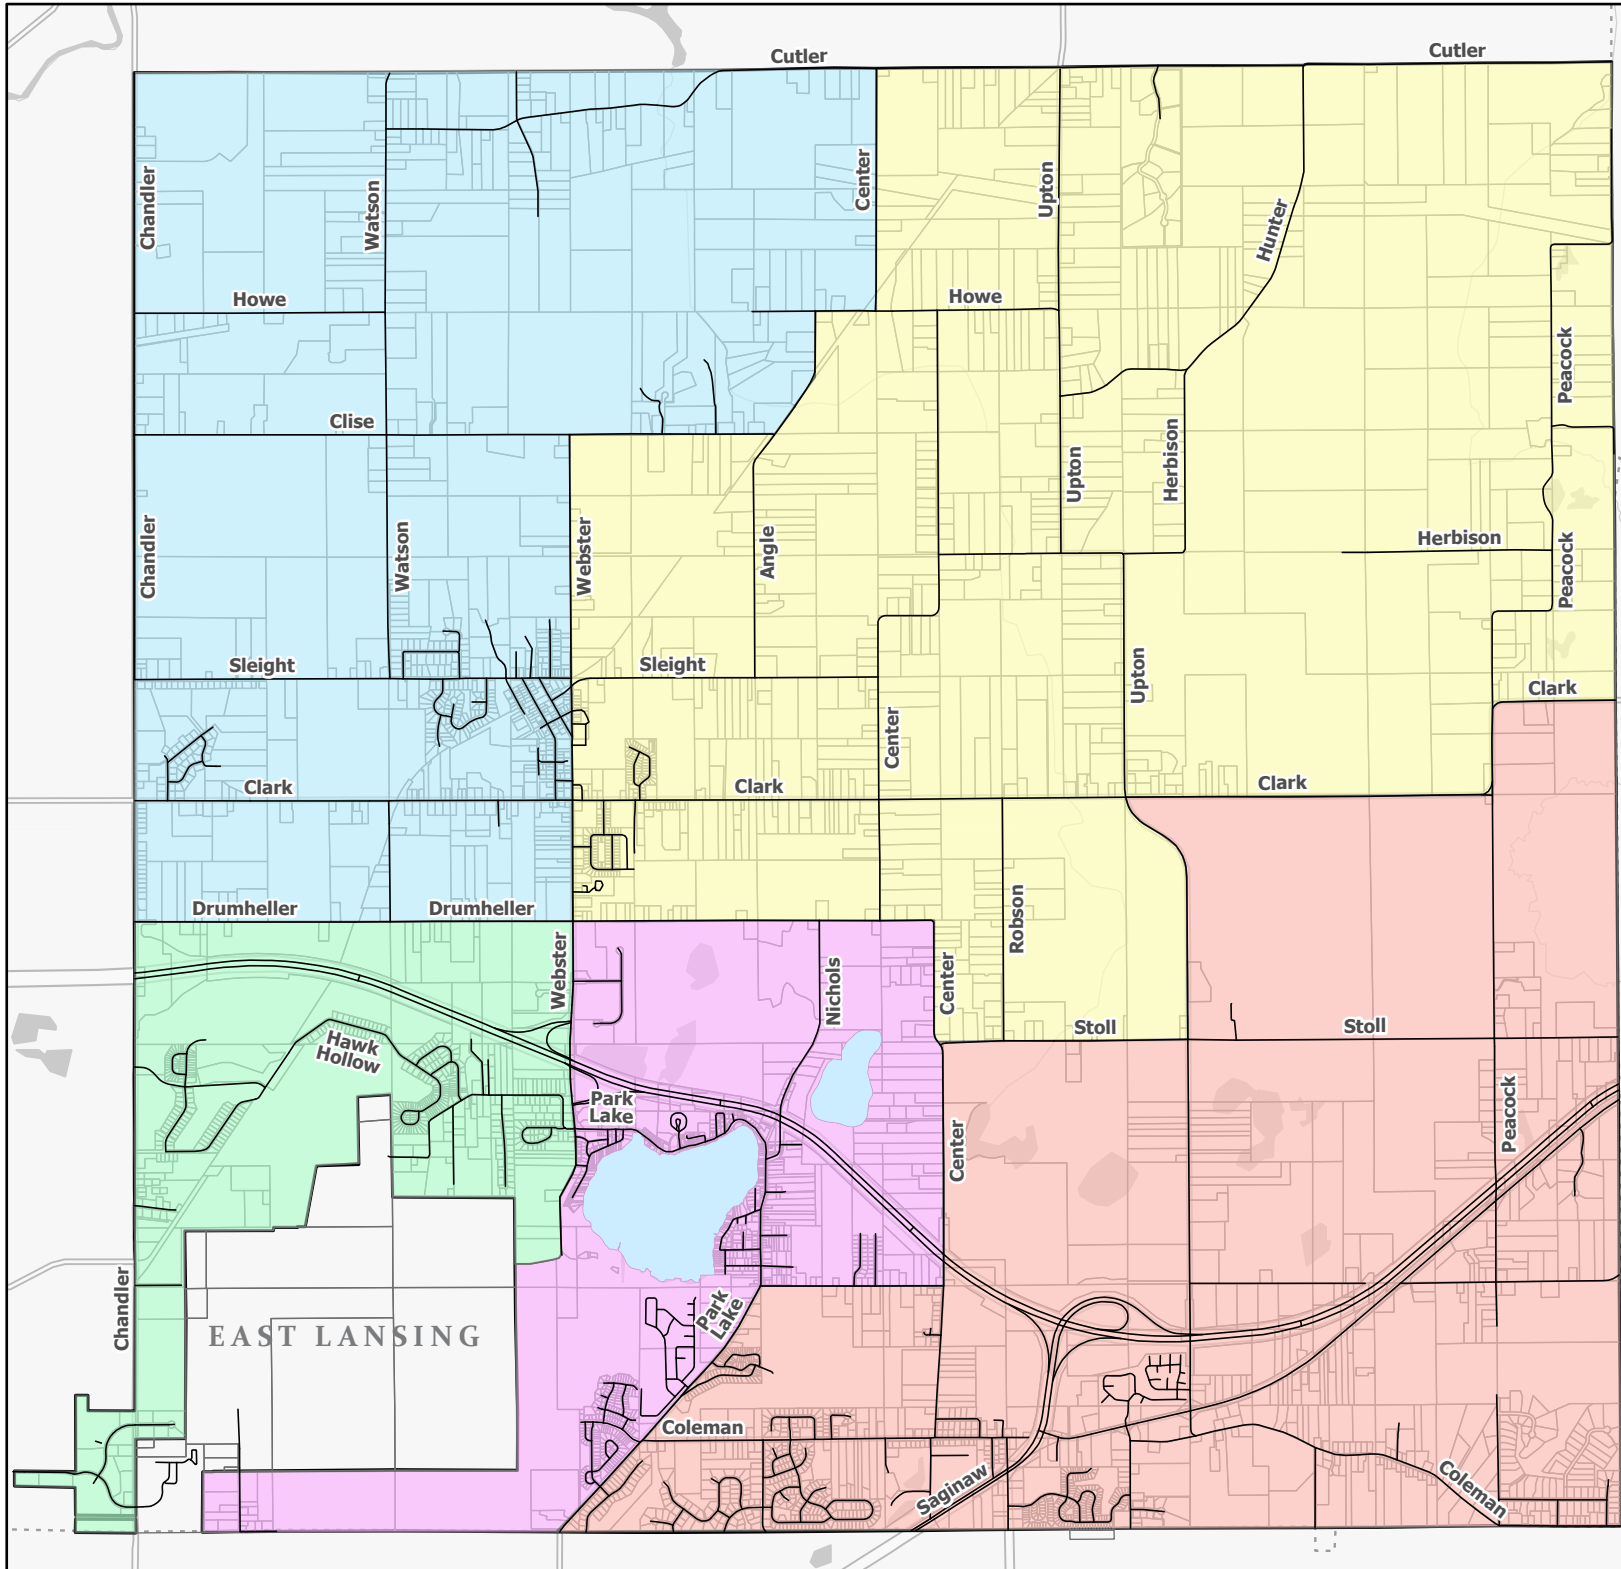

Bath Charter Township

Voting Districts

-  1
-  2
-  3
-  4
-  5
-  Roads
-  Water
-  Parcels
-  Township Boundary

0 0.25 0.5 1 Miles