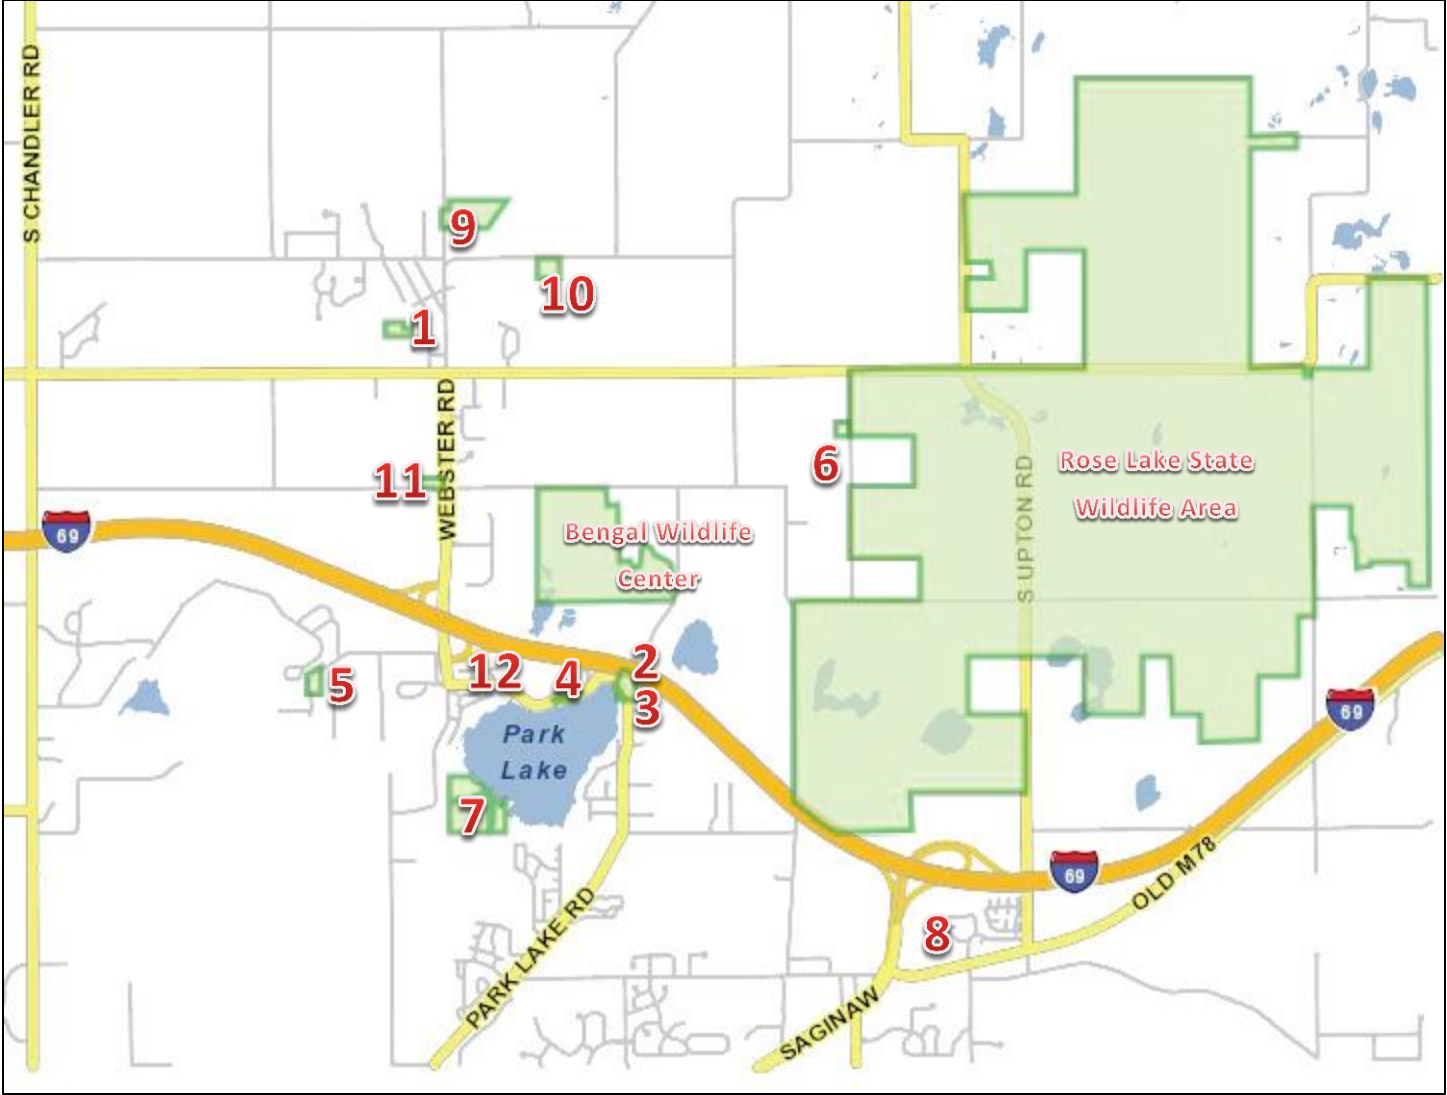

APPENDIX C

MAP OF BATH CHARTER TOWNSHIP PARKS, PARCELS & FACILITIES

Bath Charter Township Parks, Parcels & Facilities

- Developed Parks**
 - 1: Couzens Memorial Park
 - 2: Wiswasser Park
 - 3: Rickard Boat Launch
 - 4: Park Lake Beach
 - 5: Soccer Park
 - 6: Fletcher-Robson Nature Park
- Undeveloped Parcels**
 - 7: Park Lake Preserve
 - 8: Upton Road
 - 9: North Webster Road
 - 10: Sleight Road
- Indoor Facilities**
 - 11: Senior Center
 - 12: Community Center